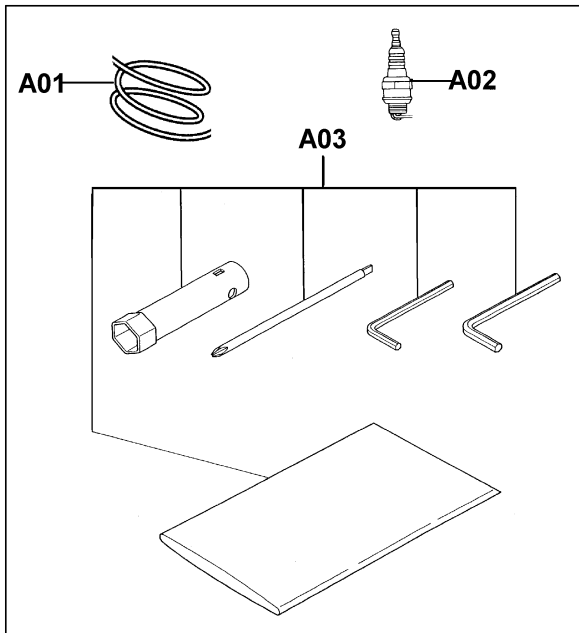

Item No.	Part No.	No. Used	Description
A02	065-01497-10	1	Spark Plug
Accessories			
A01	541-50011-40	1	Starter Rope
A02	965 603 022	1	Spark Plug (Old 065-01497-10)
A03	530-90030-00	1	Accessory Tool Kit